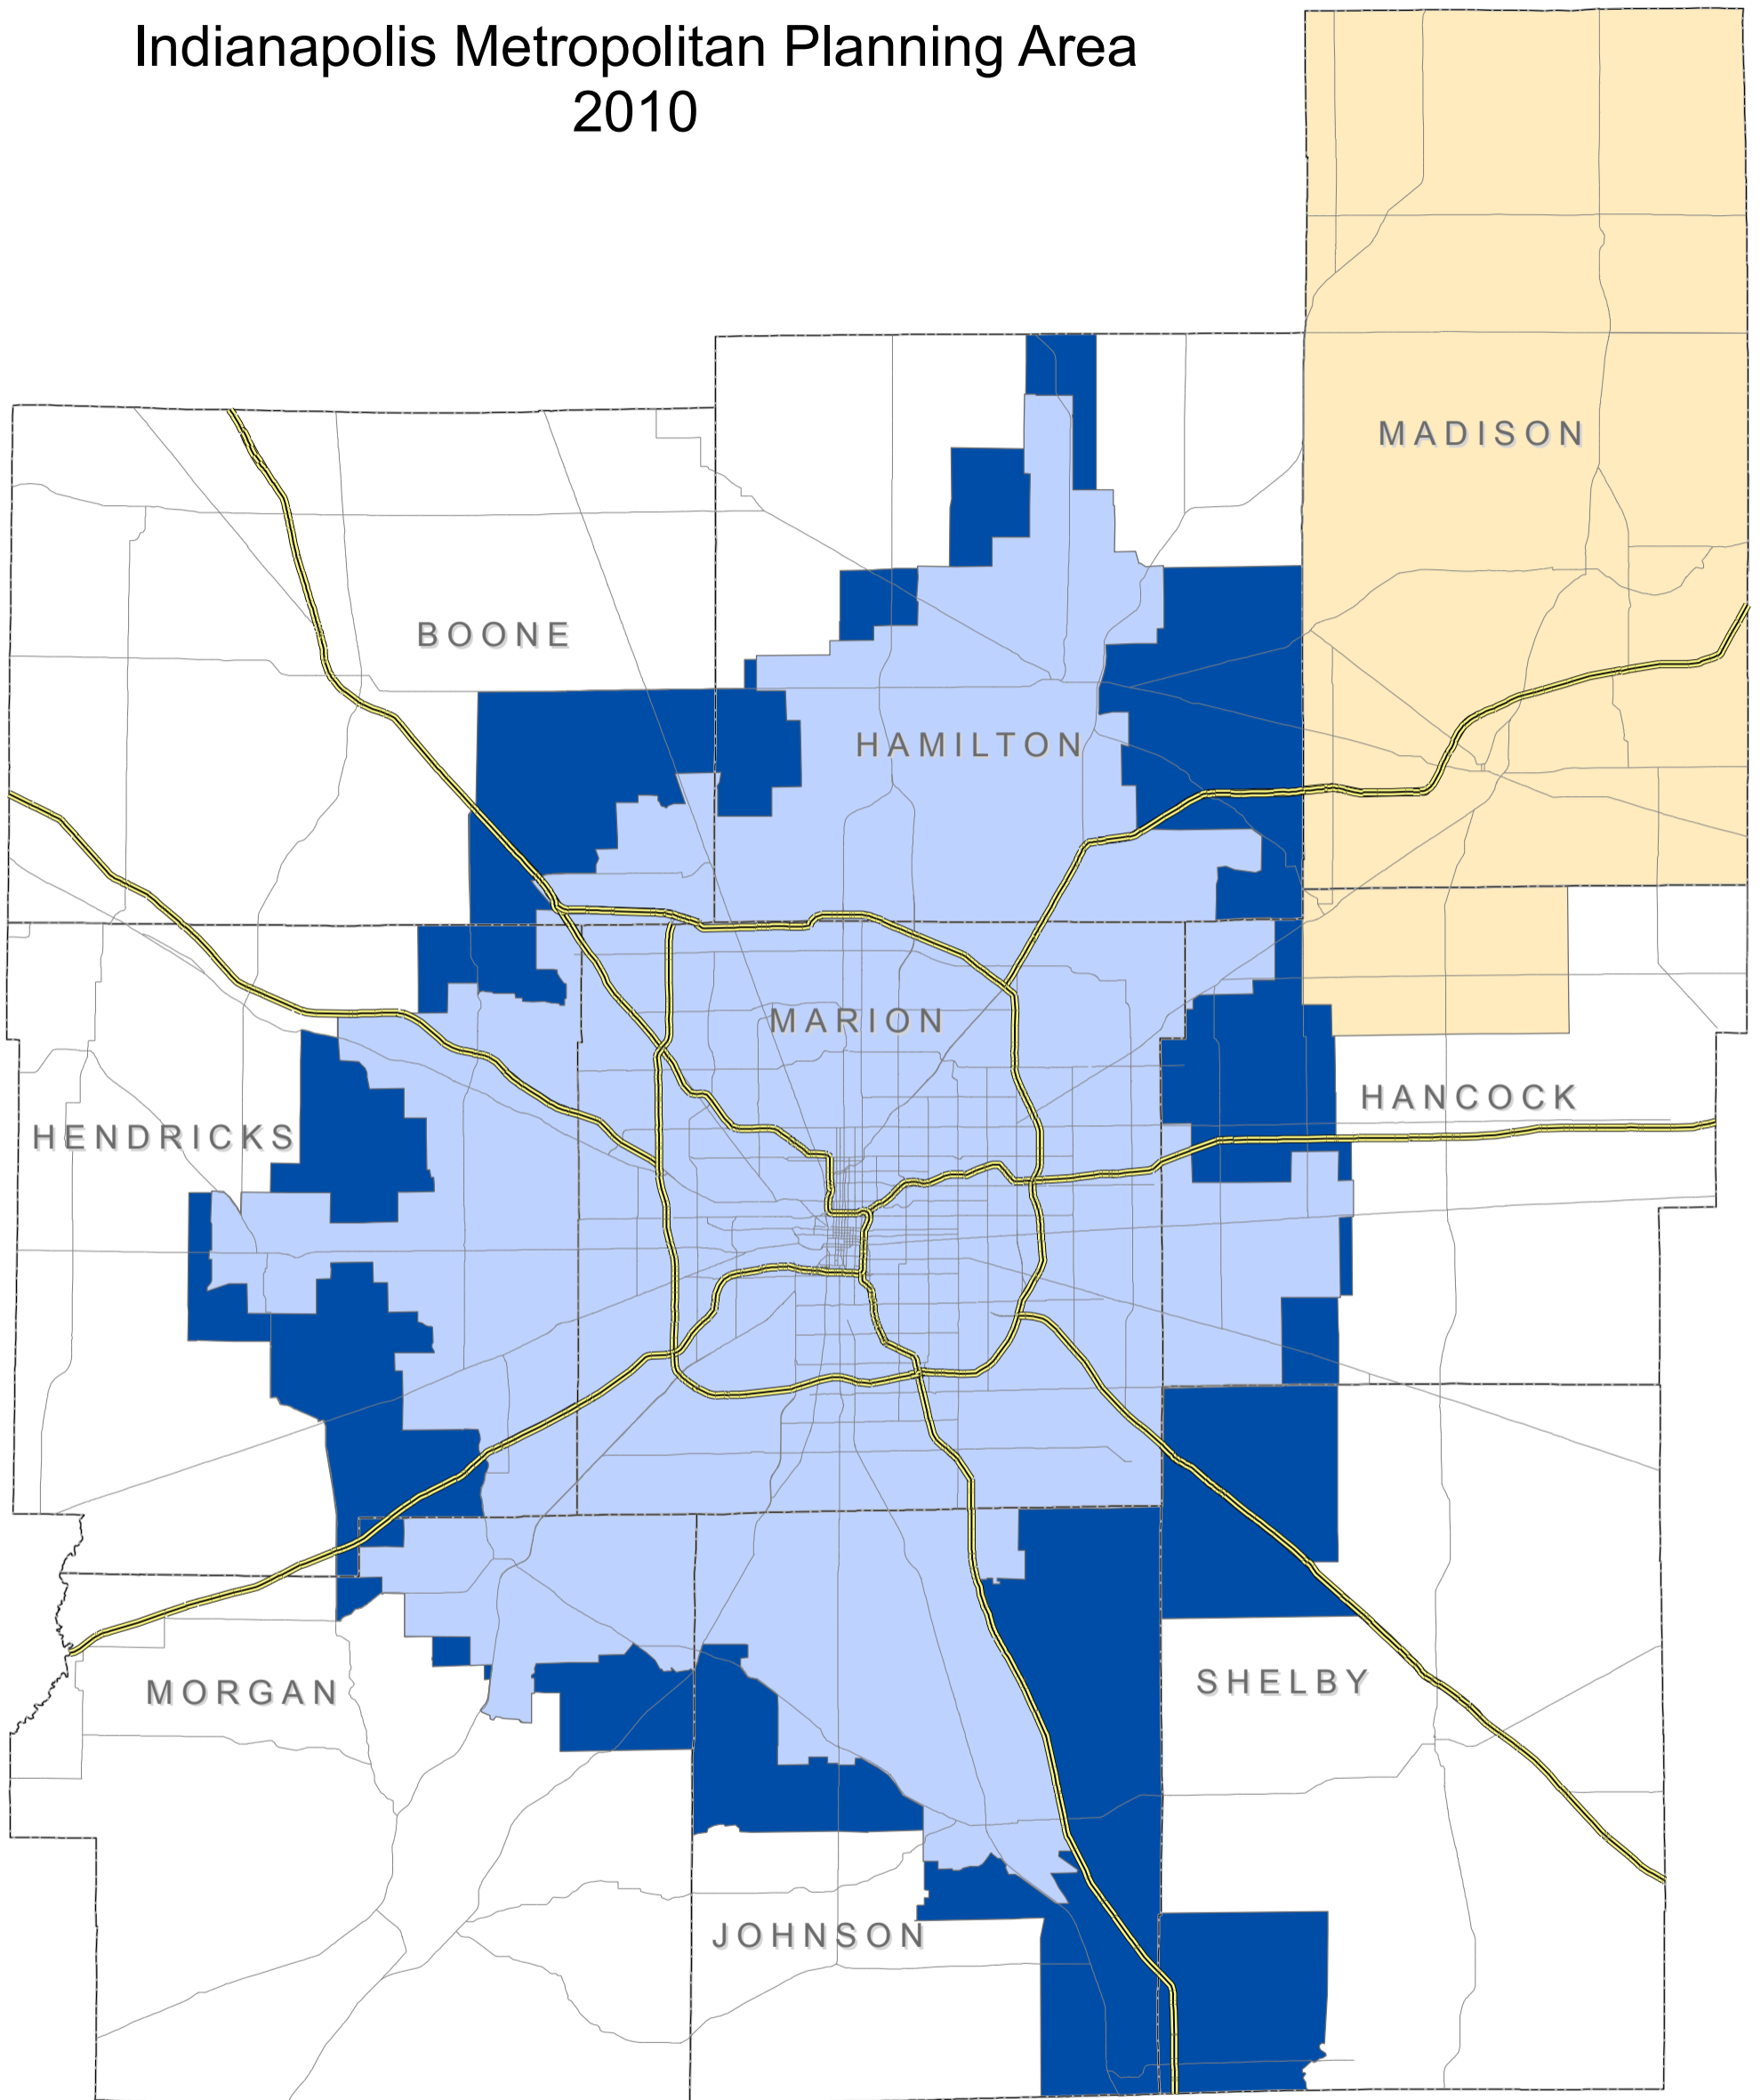

Indianapolis Metropolitan Planning Area 2010

Legend

- Indianapolis Urbanized Area
- Indianapolis Metropolitan Planning Area
- Anderson Metropolitan Planning Area

This map was created by the Indianapolis MPO for graphic display purposes and does not represent a legal document.